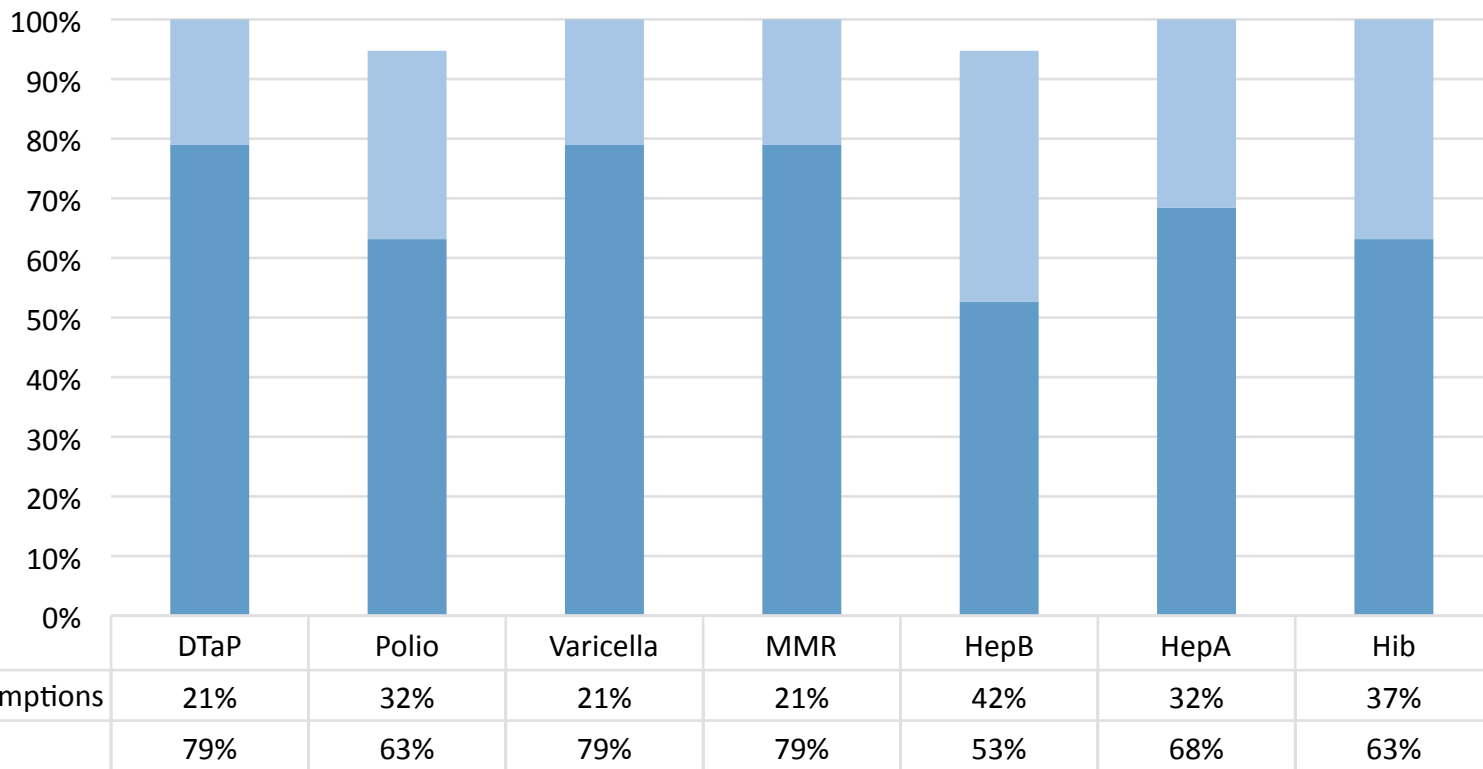

How many kids at The Treehouse Preschool are vaccinated?*

Number of children at the school**: 10

Percent of children with no immunization or exemption record: 0%

Percent of children with a medical exemption for one or more vaccine(s): 0%

* Not all immunizations are required for all grades. These numbers may not total 100% if some children have medical exemptions, or are incomplete or in process with immunizations but do not need an exemption because they are on schedule.