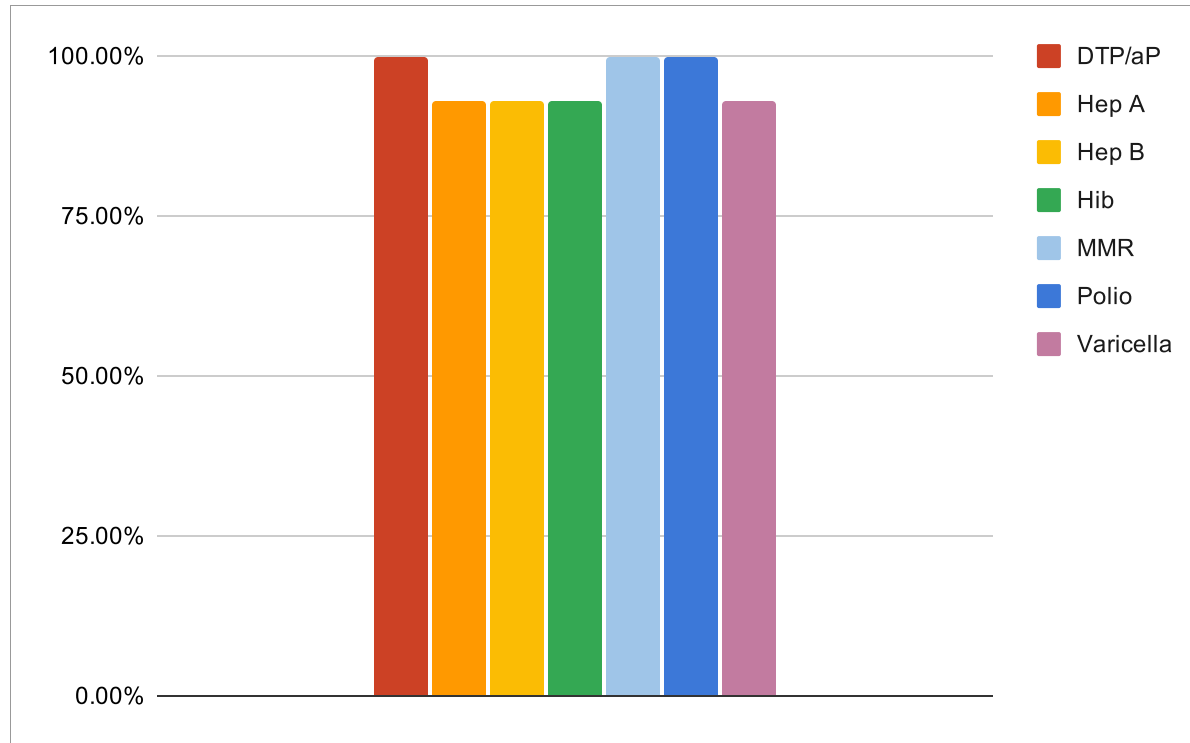

The Treehouse Nursery and Preschool's 2020-2021 Immunization Data

Total Students Enrolled: 14