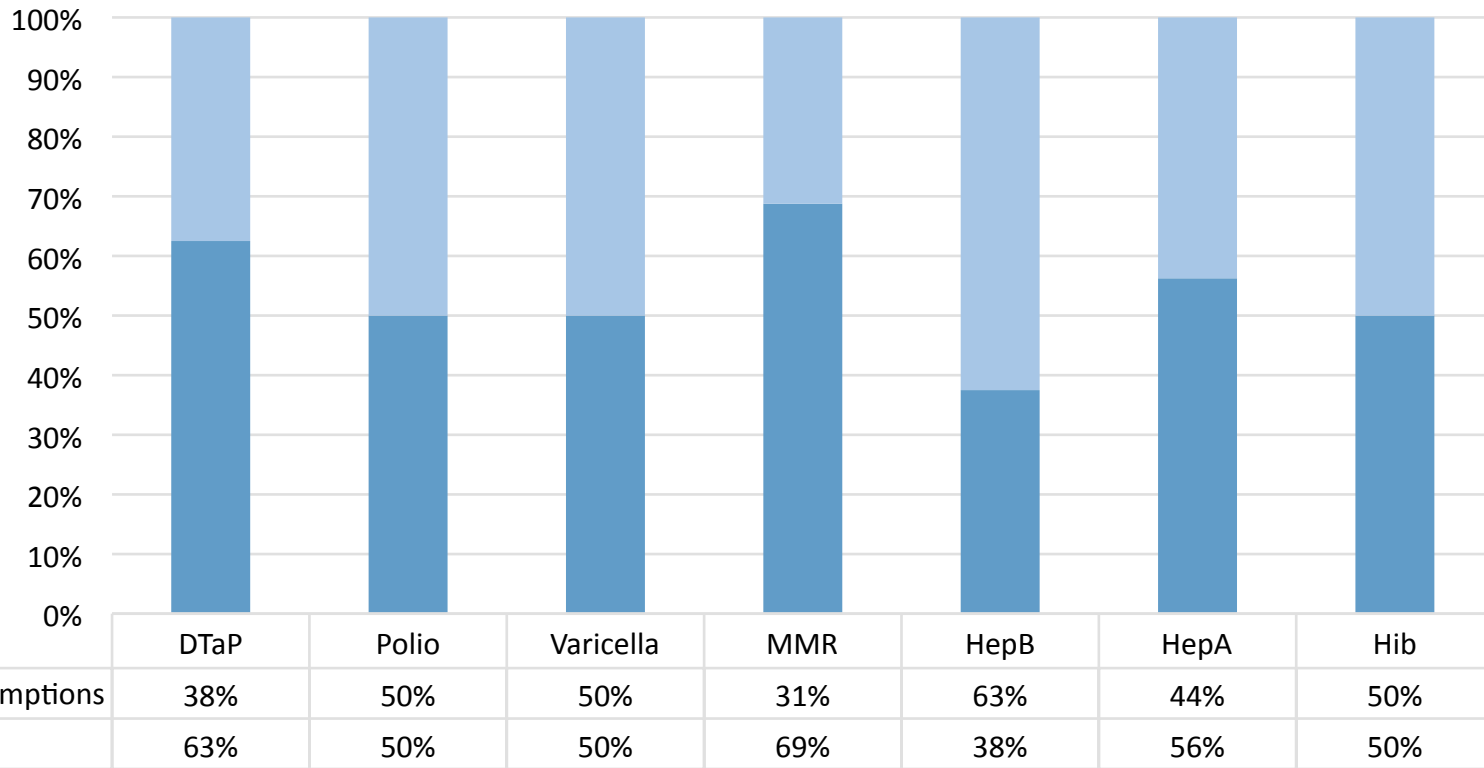

How many kids at The Treehouse Nursery are vaccinated?*

Number of children at the school**: 16

Percent of children with no immunization or exemption record: 0%

Percent of children with a medical exemption for one or more vaccine(s): 0%

* Not all immunizations are required for all grades. These numbers may not total 100% if some children have medical exemptions, or are incomplete or in process with immunizations but do not need an exemption because they are on schedule.