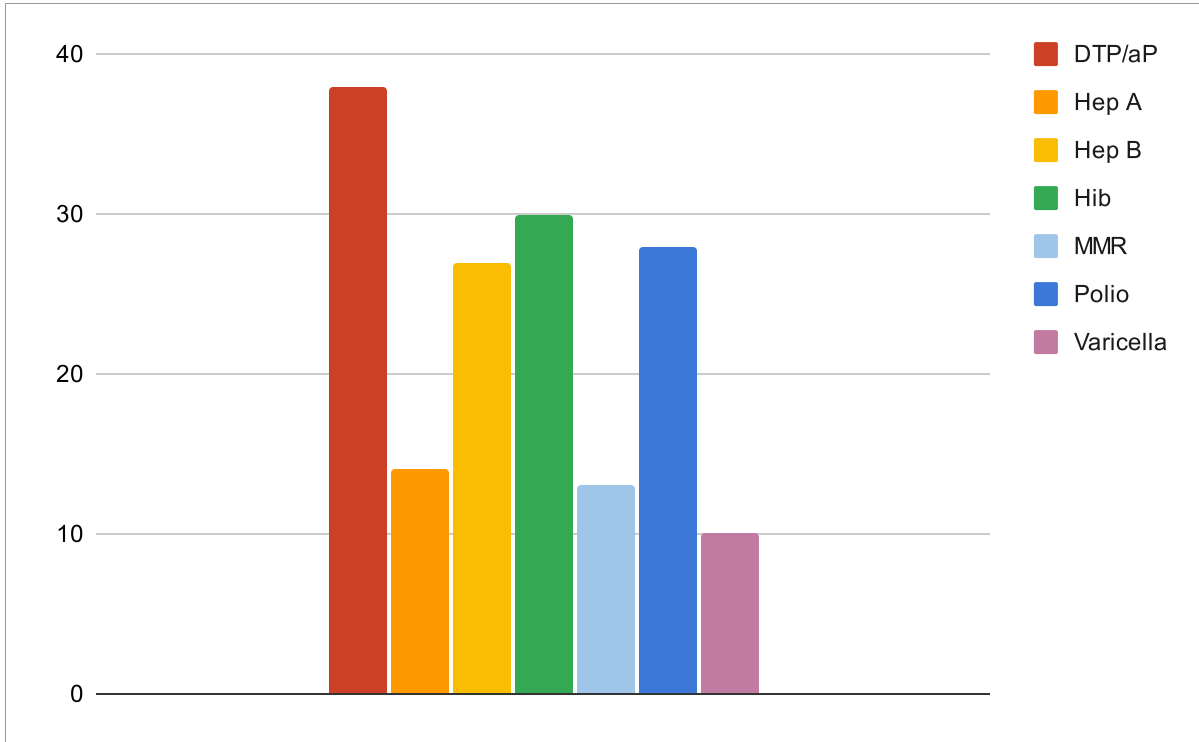

The Treehouse: a Forest Garden School
2021-2022 Immunization Data as of: 03/2022

Total Students Enrolled: 15